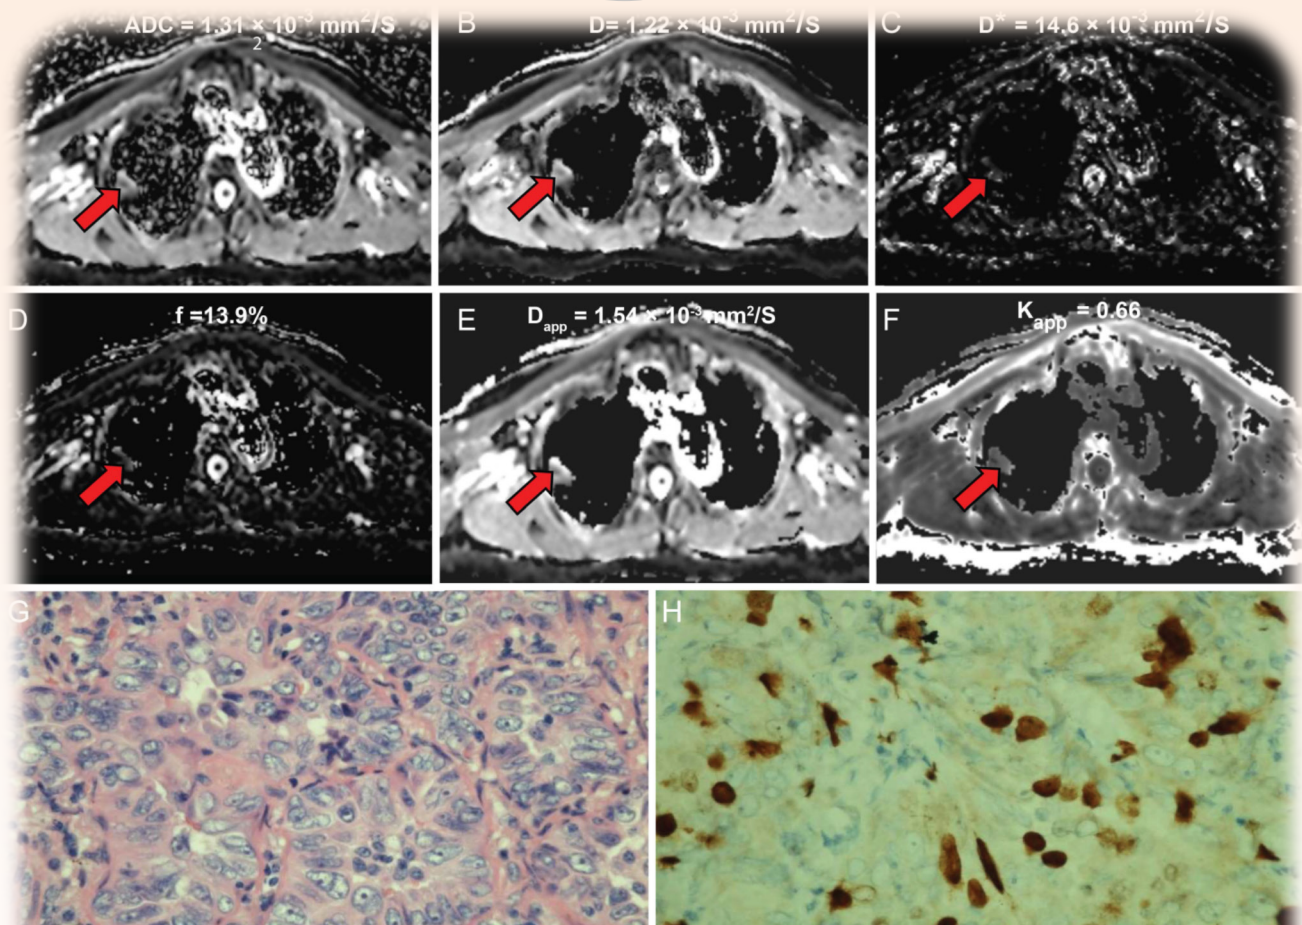

# Journal of Cancer

**COVER FEATURE:** Yu Zheng, Wenjun Huang, Xuelin Zhang, Chen Lu, Caixia Fu, Shihong Li and Guangwu Lin. A Noninvasive Assessment of Tumor Proliferation in Lung Cancer Patients using Intravoxel Incoherent Motion Magnetic Resonance Imaging